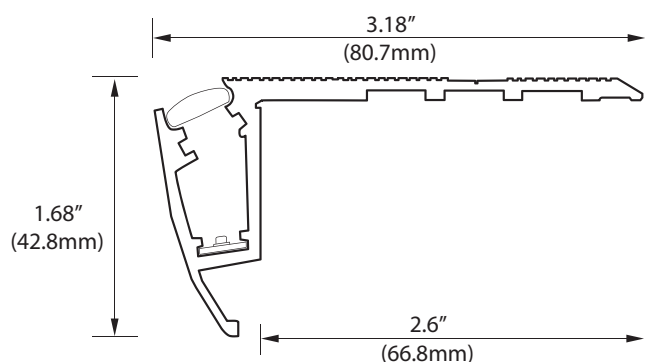

**XTRU-4810**  
Topline Series

Aluminum LED lighted stair profile with optional aisle marking. (yellow tread cover with white LED shown)

SIDE VIEW

Impact Lighting's **XTRU-4810** Topline Series Step Lighting is an aluminum stair profile with LED tread illumination with single or RGB color options. Perfect for theater applications this profile offers an optional lighted aisle marker with number, letter or symbol.

### KEY FEATURES

- Fixed to the finished edge of a step with screws or an adhesive
- Can be installed on carpeted steps
- Anti-Slip Surface
- Adjustable end caps
- No visible LED points
- Optional lighted number, letter or symbol aisle marker.
- Custom cut to Length (max 2 meters / 78 inches)

### TREAD COVER COLOR

**ORDERING** Example: XTRU-4810-24"-BLK-YE-WH-2 = XTRU-4810 Profile 24", black finish, yellow tread cover, White Tread LED, number 2 marker

MODEL	CUT LENGTH	HOUSING FINISH	TREAD COVER COLOR *	TREAD LED COLOR	OPTIONAL MARKER
<b>XTRU-4810</b> Aluminum LED Lighted Stair Profile	Write desired length above (0.15M - 2M) (6" - 78.5")	<b>AL</b> - Aluminum Finish <b>BLK</b> - Black Finish	<b>BL</b> - Blue Acrylic <b>RED</b> - Red Acrylic <b>YE</b> - Yellow Acrylic <b>CL</b> - Clear Acrylic <b>MK</b> - Milky White Acrylic	<b>WH</b> - White <b>RGB</b> - Red Green Blue * <small>*requires controller</small>	<b>N</b> - NONE "_____" - Write number, letter or symbol above