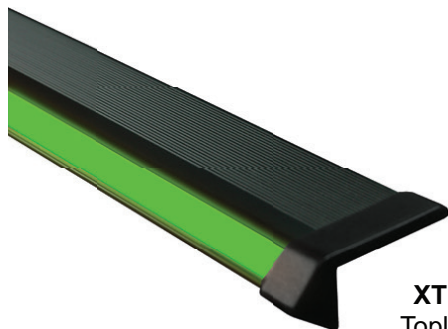

XTRU-4800 STEP LIGHT

XTRU-4800
Topline Series

Aluminum LED lighted stair profile.
(Milky tread cover with RGB LED shown)

Impact Lighting's **XTRU-4800** Slimline Series Step Lighting is an aluminum stair profile with LED tread illumination with single or RGB color options. Perfect for shallow step applications with cost efficiency in mind.

The profile comes in black or aluminum finishes.

KEY FEATURES

- Fixed to the finished edge of a step with screws or an adhesive
- Can be installed on carpeted steps
- Anti-Slip Surface
- Adjustable end caps
- No visible LED points
- Custom cut to Length (max 2 meters / 78 inches)

SIDE VIEW

TREAD COVER COLOR

ORDERING Example: XTRU-4700-24"-BLK-YE-WH-2 = XTRU-4700 Profile 24", Black Finish, Milky White Acrylic Cover, RGB Tread LED

| MODEL | CUT LENGTH | HOUSING FINISH | TREAD COVER COLOR * | TREAD LED COLOR |
|--|--|--|--|--|
| XTRU-4800 Aluminum LED Lighted Stair Profile | Write desired length above (0.15M - 2M) (6" - 78.5") | AL - Aluminum Finish BLK - Black Finish | BL - Blue Acrylic RED - Red Acrylic YE - Yellow Acrylic CL - Clear Acrylic MK - Milky White Acrylic | WH - White RGB - Red Green Blue * *requires controller |