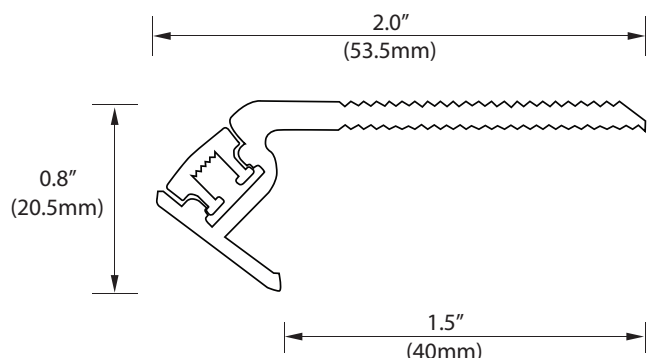

The profile comes in black or aluminum finishes.

KEY FEATURES

- Fixed to the finished edge of a step with screws or an adhesive
- Can be installed on carpeted steps
- Anti-Slip Surface
- Adjustable end caps
- No visible LED points
- Custom cut to Length (max 2 meters / 78 inches)

SIDE VIEW

TREAD COVER COLOR

ORDERING Example: XTRU-4700-24"-BLK-YE-WH-2 = XTRU-4700 Profile 24", Black Finish, Milky White Acrylic Cover, RGB Tread LED

| MODEL | CUT LENGTH | HOUSING FINISH | TREAD COVER COLOR * | TREAD LED COLOR |
|--|--|--|--|--|
| XTRU-4800 Aluminum LED Lighted Stair Profile | Write desired length above (0.15M - 2M) (6" - 78.5") | AL - Aluminum Finish BLK - Black Finish | BL - Blue Acrylic RED - Red Acrylic YE - Yellow Acrylic CL - Clear Acrylic MK - Milky White Acrylic | WH - White RGB - Red Green Blue * *requires controller |