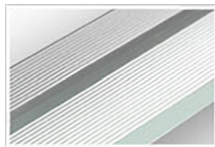

XTRU-4800

Slimline Series | LED STEP LIGHTING

**SHALLOW PROFILE
LED TREAD ILLUMINATION**

RGB LED Color Option with Milky Acrylic Shown on tread.

Impact Lighting's XTRU-4800 Slimline Series Step Lighting is an aluminum stair profile with LED tread illumination with single or RGB color options. Perfect for architectural step applications with cost efficiency in mind.

The profile comes in either black or aluminum finishes.

(black finish)

(aluminium finish)

XTRU-4800 Slimline Series

Aluminum LED lighted shallow profile step light.

(Adjustable Endcaps up to 1.5mm / 1/2")

KEY FEATURES: