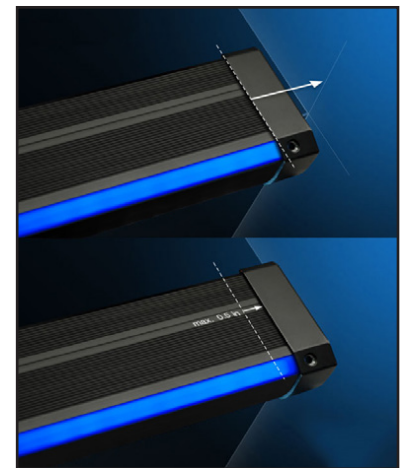

XTRU-4800

Slimline Series | LED STEP LIGHTING

**SHALLOW PROFILE
LED TREAD ILLUMINATION**

RGB LED Color Option with Milky Acrylic Shown on tread.

Impact Lighting's XTRU-4800 Slimline Series Step Lighting is an aluminum stair profile with LED tread illumination with single or RGB color options. Perfect for architectural step applications with cost efficiency in mind.

The profile comes in either black or aluminum finishes.

(black finish)

(aluminium finish)

XTRU-4800 Slimline Series

Aluminum LED lighted shallow profile step light.

(Adjustable Endcaps up to 1.5mm / 1/2")

KEY FEATURES:

- ▶ Fixed to the finished edge of a step with screws or an adhesive
- ▶ Can be installed on carpeted steps
- ▶ Anti-Slip Surface
- ▶ Adjustable end caps
- ▶ No visible LED points
- ▶ Custom cut to length (max 2 meters / 78 inches)

The profile comes in black or aluminum finishes.

KEY FEATURES

- Fixed to the finished edge of a step with screws or an adhesive
- Can be installed on carpeted steps
- Anti-Slip Surface
- Adjustable end caps
- No visible LED points
- Custom cut to Length (max 2 meters / 78 inches)