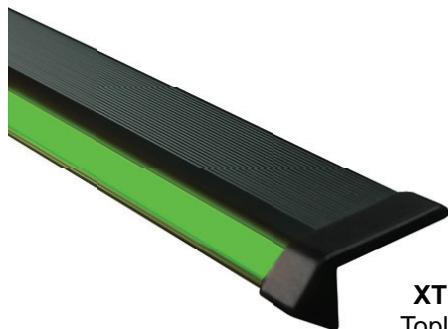

XTRU-4800

Slimline Series | LED STEP LIGHTING

**SHALLOW PROFILE
LED TREAD ILLUMINATION**

RGB LED Color Option with Milky Acrylic Shown on tread.

Impact Lighting's XTRU-4800 Slimline Series Step Lighting is an aluminum stair profile with LED tread illumination with single or RGB color options. Perfect for architectural step applications with cost efficiency in mind.

The profile comes in either black or aluminum finishes.

(black finish)

(aluminium finish)

XTRU-4800 Slimline Series

Aluminum LED lighted shallow profile step light.

(Adjustable Endcaps up to 1.5mm / 1/2")

KEY FEATURES:

- ▶ Fixed to the finished edge of a step with screws or an adhesive
- ▶ Can be installed on carpeted steps
- ▶ Anti-Slip Surface
- ▶ Adjustable end caps
- ▶ No visible LED points
- ▶ Custom cut to length (max 2 meters / 78 inches)

X-LUME

A DIVISION OF IMPACT LIGHTING INC.

XTRU-4800 STEP LIGHT

XTRU-4800
Topline Series

Aluminum LED lighted stair profile.
(Milky tread cover with RGB LED shown)

Impact Lighting's **XTRU-4800** Slimline Series Step Lighting is an aluminum stair profile with LED tread illumination with single or RGB color options. Perfect for shallow step applications with cost efficiency in mind.