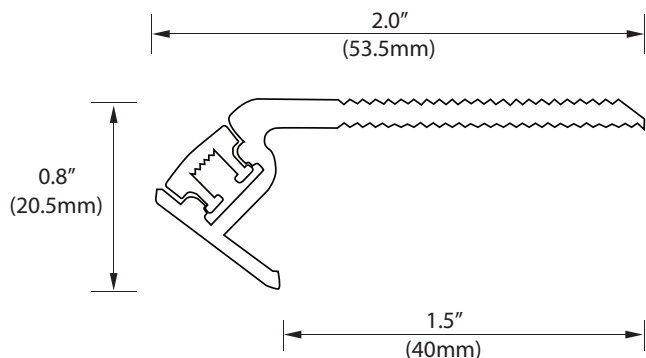

- ▶ Fixed to the finished edge of a step with screws or an adhesive
- ▶ Can be installed on carpeted steps
- ▶ Anti-Slip Surface
- ▶ Adjustable end caps
- ▶ No visible LED points
- ▶ Custom cut to length (max 2 meters / 78 inches)

The profile comes in black or aluminum finishes.

KEY FEATURES

- Fixed to the finished edge of a step with screws or an adhesive
- Can be installed on carpeted steps
- Anti-Slip Surface
- Adjustable end caps
- No visible LED points
- Custom cut to Length (max 2 meters / 78 inches)