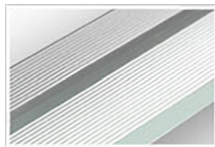

## Slimline Series | LED STEP LIGHTING

**SHALLOW PROFILE  
LED TREAD ILLUMINATION**

RGB LED Color Option with Milky Acrylic Shown on tread.

Impact Lighting's XTRU-4800 Slimline Series Step Lighting is an aluminum stair profile with LED tread illumination with single or RGB color options. Perfect for architectural step applications with cost efficiency in mind.

The profile comes in either black or aluminum finishes.

(black finish)

(aluminium finish)