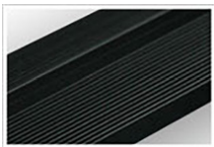

## Slimline Series | LED STEP LIGHTING

**SHALLOW PROFILE  
LED TREAD ILLUMINATION**

RGB LED Color Option with Milky Acrylic Shown on tread.

Impact Lighting's XTRU-4800 Slimline Series Step Lighting is an aluminum stair profile with LED tread illumination with single or RGB color options. Perfect for architectural step applications with cost efficiency in mind.

The profile comes in either black or aluminum finishes.

(black finish)

(aluminium finish)

### XTRU-4800 Slimline Series

Aluminum LED lighted shallow profile step light.

(Adjustable Endcaps up to 1.5mm / 1/2")