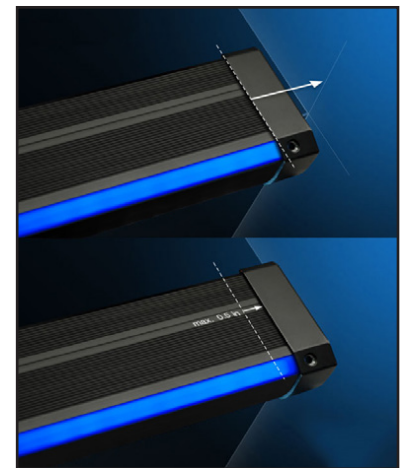

## Slimline Series | LED STEP LIGHTING

**SHALLOW PROFILE  
LED TREAD ILLUMINATION**

RGB LED Color Option with Milky Acrylic Shown on tread.

Impact Lighting's XTRU-4800 Slimline Series Step Lighting is an aluminum stair profile with LED tread illumination with single or RGB color options. Perfect for architectural step applications with cost efficiency in mind.

The profile comes in either black or aluminum finishes.

(black finish)

(aluminium finish)

### XTRU-4800 Slimline Series

Aluminum LED lighted shallow profile step light.

(Adjustable Endcaps up to 1.5mm / 1/2")

#### KEY FEATURES:

- ▶ Fixed to the finished edge of a step with screws or an adhesive
- ▶ Can be installed on carpeted steps
- ▶ Anti-Slip Surface
- ▶ Adjustable end caps
- ▶ No visible LED points
- ▶ Custom cut to length (max 2 meters / 78 inches)