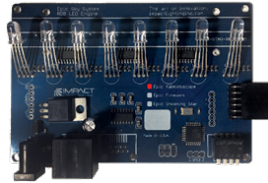

TABLE OF CONTENTS

EPIC STARS SERIES

1. Electronic boards / connectors
2. Panel accessories
4. Pre-made fiber heads

EPIC MINI LIGHTS SERIES

5. Mini lights and accessories

EPIC ACCESSORIES

6. Controllers, apps, and accessories

EPIC TRANSFORMERS

7. Transformers

ITEM

DESCRIPTION

ES-SB-12

Star Board is able to be set to the following with fiber port:

Stars - Constellation - Shooting Star(Single), Meteor Shower

ES-ASB-12

Addressable Star Board. /w fiber port

ES-KB-12

Kaleidoscope Board is able to be set to the following with fiber port:

Kaleidoscope and RGB Stars

ES-FB-12

Firework Board is able to be set to the following with fiber port:

Firework Burst and Firework Tail

ES-PA-12

Power Adapter

ES-CB-3

Cat5 (3') Blue

ES-CB-5

Cat5 (5') Blue

ES-CB-10