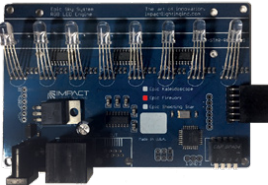

EPIC TRANSFORMERS

7. Transformers

ITEM

DESCRIPTION

ES-SB-12

Star Board is able to be set to the following with fiber port:

Stars - Constellation - Shooting Star(Single), Meteor Shower

ES-ASB-12

Addressable Star Board. /w fiber port

ES-KB-12

Kaleidoscope Board is able to be set to the following with fiber port:

Kaleidoscope and RGB Stars

ES-FB-12

Firework Board is able to be set to the following with fiber port:

Firework Burst and Firework Tail

ES-PA-12

Power Adapter

ES-CB-3

Cat5 (3') Blue

ES-CB-5

Cat5 (5') Blue

ES-CB-10