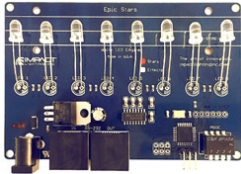

EPIC TRANSFORMERS

7. Transformers

ITEM

DESCRIPTION

ES-SB-12

Star Board is able to be set to the following with fiber port:

Stars - Constellation - Shooting Star(Single), Meteor Shower

ES-ASB-12

Addressable Star Board. /w fiber port

ES-KB-12

Kaleidoscope Board is able to be set to the following with fiber port:

Kaleidoscope and RGB Stars

ES-FB-12

Firework Board is able to be set to the following with fiber port: