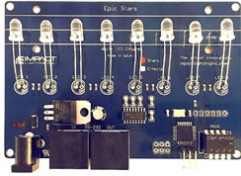

TABLE OF CONTENTS

EPIC STARS SERIES

1. Electronic boards / connectors
2. Panel accessories
4. Pre-made fiber heads

EPIC MINI LIGHTS SERIES

5. Mini lights and accessories

EPIC ACCESSORIES

6. Controllers, apps, and accessories

EPIC TRANSFORMERS

7. Transformers

ITEM

DESCRIPTION

ES-SB-12

Star Board is able to be set to the following with fiber port:

Stars - Constellation - Shooting Star(Single), Meteor Shower

ES-ASB-12

Addressable Star Board. /w fiber port

ES-KB-12

Kaleidoscope Board is able to be set to the following with fiber port:

Kaleidoscope and RGB Stars

ES-FB-12

Firework Board is able to be set to the following with fiber port: