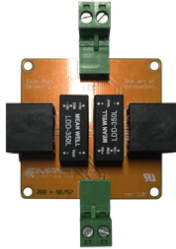

Mini Driver (2 Lights per Board)

ES-MA-12