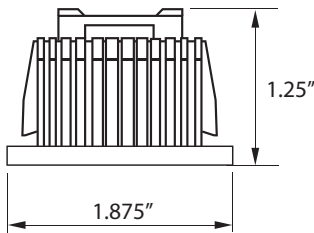

SIDE VIEW

Epic Sky's LUMI Mini downlights are the perfect combination of power and design for high quality architectural, commercial and home automation use. These lights can be controlled by Epic Sky's* Advanced RS232 Controller or work independently.

KEY FEATURES

- Low Wattage runs MULTIPLE lights through RJ45 Connection!
- Unique Power Over Cat 5
- 3 Watts of power in a compact fixture.
- Available in black or white housing.
- Can be controled with DMX decoder or any constant voltage controller.
- Dimmable with Epic Advanced RS232 serial controller* or 3rd party controllers.
- Long Lamp Life
- Perfect for Epic Sky's Star Panel applications*.

* see epicskytech.com

ORDERING Example: **IL-LUMI-WW-D-BLK** = Mini Downlight, Warm White, Dimmable with Black Housing

MODEL	COLOR TEMP	DIMMABLE	HOUSING COLOR
IL-LUMI			
3 Watt / 12 VDC LED MINI DOWNLIGHT	WW - Warm White 3000K CW - Cool White 5000K	D - Dimmable N - Non-Dimmable	WH - White Housing BLK - Black Housing