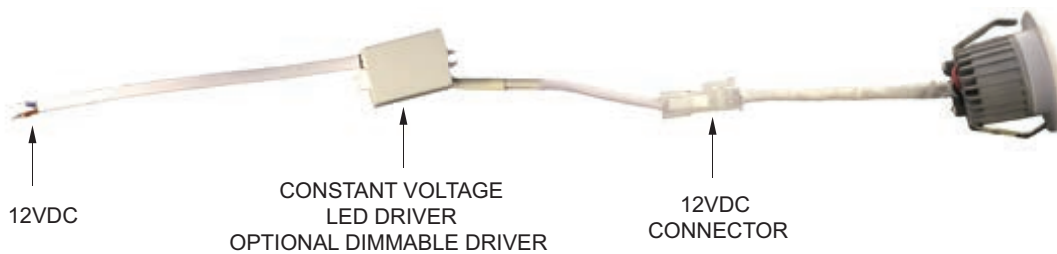

ORDERING Example: **IL-LUMI-WW-D-BLK** = Mini Downlight, Warm White, Dimmable with Black Housing

MODEL	COLOR TEMP	DIMMABLE	HOUSING COLOR
IL-LUMI			
3 Watt / 12 VDC LED MINI DOWNLIGHT	WW - Warm White 3000K CW - Cool White 5000K	D - Dimmable N - Non-Dimmable	WH - White Housing BLK - Black Housing