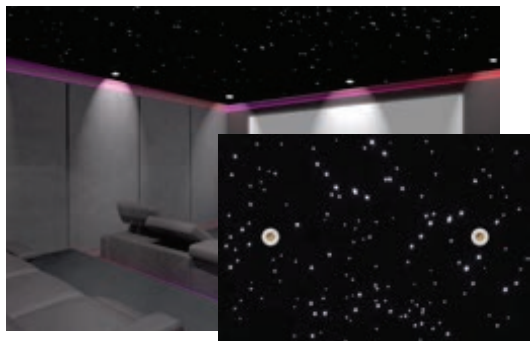

## IL-LUMI

Flush mount mini downlight  
2" diameter

EPIC SKY Star Panel with  
2 LUMI MINI DOWNLIGHTS  
(white housing shown)