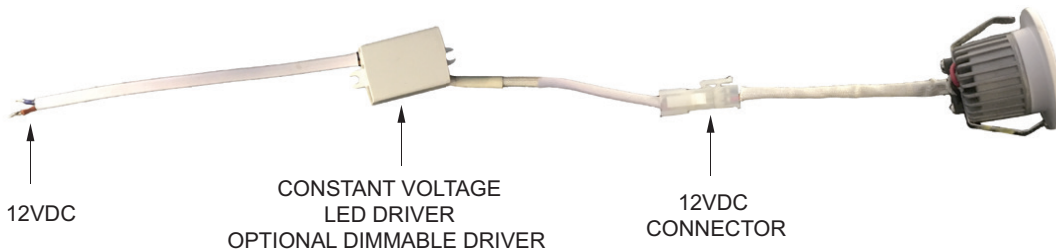

IL-MINI DOWNLIGHT
3W LED Mini Downlight

SIDE VIEW

FRONT VIEW

Epic Sky's LUMI Mini downlights are the perfect combination of power and design for high quality architectural, commercial and home automation use. These lights can be controlled by Epic Sky's* Advanced RS232 Controller or work independently.

KEY FEATURES

- Low Wattage runs MULTIPLE lights through RJ45 Connection!
- Unique Power Over Cat 5
- 3 Watts of power in a compact fixture.
- Available in black or white housing.
- Can be controled with DMX decoder or any constant voltage controller.
- Dimmable with Epic Advanced RS232 serial controller* or 3rd party controllers.
- Long Lamp Life
- Perfect for Epic Sky's Star Panel applications*.

* see epicskytech.com

ORDERING Example: **IL-LUMI-WW-D-BLK** = Mini Downlight, Warm White, Dimmable with Black Housing

MODEL	COLOR TEMP	DIMMABLE	HOUSING COLOR
IL-LUMI			
3 Watt / 12 VDC LED MINI DOWNLIGHT	WW - Warm White 3000K CW - Cool White 5000K	D - Dimmable N - Non-Dimmable	WH - White Housing BLK - Black Housing