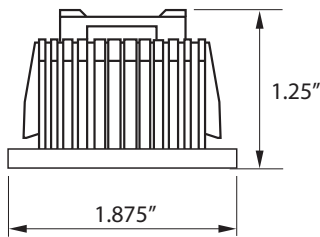

Impact Lighting Inc's. LUMI Mini downlights are the perfect combination of power and design for high quality architectural, commercial and home automation use.

These lights can be controlled by Epic Sky's* Advanced RS232 Controller or work independently.

KEY FEATURES

- Low Wattage runs MULTIPLE lights through RJ45 Connection!
- Unique Power Over Cat 5
- 3 Watts of power in a compact fixture.
- 300 Lumens
- Available in black or white housing.
- Can be controled with DMX decoder or any constant voltage controller.
- Dimmable with Epic Advanced RS232 serial controller* or 3rd party controllers.
- Long Lamp Life
- Perfect for Epic Sky's Star Panel applications*.

* see epicskytech.com

SIDE VIEW

ORDERING Example: IL-LUMI-WW-D-BLK = Mini Downlight, Warm White, Dimmable with Black Housing

MODEL	COLOR TEMP	DIMMABLE	HOUSING COLOR
IL-LUMI	[ ]	[ ]	[ ]
3 Watt / 12 VDC LED MINI DOWNLIGHT	WW - Warm White 3000K CW - Cool White 5000K	D - Dimmable N - Non-Dimmable	WH - White Housing BLK - Black Housing

Impact Lighting Inc.

2101 West Central Blvd. Orlando, Florida 32805 USA • Phone: 1.800.507.5714 • Email: sales@impactlightinginc.com

www.impactlightinginc.com