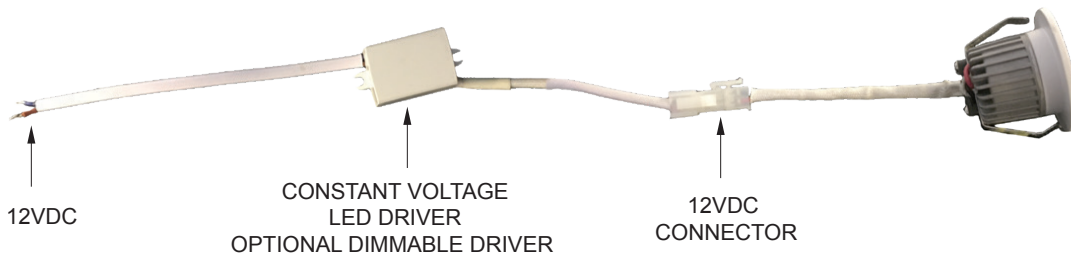

IL-MINI DOWNLIGHT
3W LED Mini Downlight

Impact Lighting Inc's. LUMI Mini downlights are the perfect combination of power and design for high quality architectural, commercial and home automation use.

These lights can be controlled by Epic Sky's* Advanced RS232 Controller or work independently.

KEY FEATURES

- Low Wattage runs MULTIPLE lights through RJ45 Connection!
- Unique Power Over Cat 5
- 3 Watts of power in a compact fixture.
- 300 Lumens
- Available in black or white housing.
- Can be controled with DMX decoder or any constant voltage controller.
- Dimmable with Epic Advanced RS232 serial controller* or 3rd party controllers.
- Long Lamp Life
- Perfect for Epic Sky's Star Panel applications*.

* see epicskytech.com

SIDE VIEW

FRONT VIEW

ORDERING Example: IL-LUMI-WW-D-BLK = Mini Downlight, Warm White, Dimmable with Black Housing

MODEL	COLOR TEMP	DIMMABLE	HOUSING COLOR
IL-LUMI	[]	[]	[]
3 Watt / 12 VDC LED MINI DOWNLIGHT	WW - Warm White 3000K CW - Cool White 5000K	D - Dimmable N - Non-Dimmable	WH - White Housing BLK - Black Housing