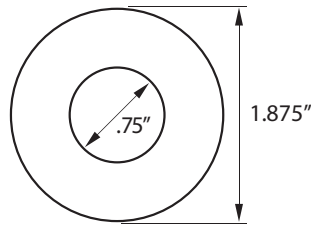

FRONT VIEW

Epic Sky's LUMI Mini downlights are the perfect combination of power and design for high quality architectural, commercial and home automation use. These lights can be controlled by Epic Sky's* Advanced RS232 Controller or work independently.

KEY FEATURES

- Low Wattage runs MULTIPLE lights through RJ45 Connection!
- Unique Power Over Cat 5
- 3 Watts of power in a compact fixture.
- Available in black or white housing.
- Can be controled with DMX decoder or any constant voltage controller.
- Dimmable with Epic Advanced RS232 serial controller* or 3rd party controllers.
- Long Lamp Life
- Perfect for Epic Sky's Star Panel applications*.

* see epicskytech.com