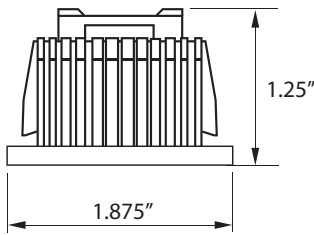

SIDE VIEW

Epic Sky's LUMI Mini downlights are the perfect combination of power and design for high quality architectural, commercial and home automation use. These lights can be controlled by Epic Sky's* Advanced RS232 Controller or work independently.

KEY FEATURES

- Low Wattage runs MULTIPLE lights through RJ45 Connection!
- Unique Power Over Cat 5
- 3 Watts of power in a compact fixture.
- Available in black or white housing.
- Can be controled with DMX decoder or any constant voltage controller.
- Dimmable with Epic Advanced RS232 serial controller* or 3rd party controllers.
- Long Lamp Life
- Perfect for Epic Sky's Star Panel applications*.

* see epicskytech.com

ORDERING Example: **IL-LUMI-WW-D-BLK** = Mini Downlight, Warm White, Dimmable with Black Housing

MODEL	COLOR TEMP	DIMMABLE	HOUSING COLOR
IL-LUMI			
3 Watt / 12 VDC LED MINI DOWNLIGHT	WW - Warm White 3000K CW - Cool White 5000K	D - Dimmable N - Non-Dimmable	WH - White Housing BLK - Black Housing

Epic Sky Technology

A Division of Impact Lighting

2101 West Central Blvd. Orlando, Florida 32805 USA • Phone: 1.800.507.5714 • Email: sales@epicskytech.com

www.epicskytech.com