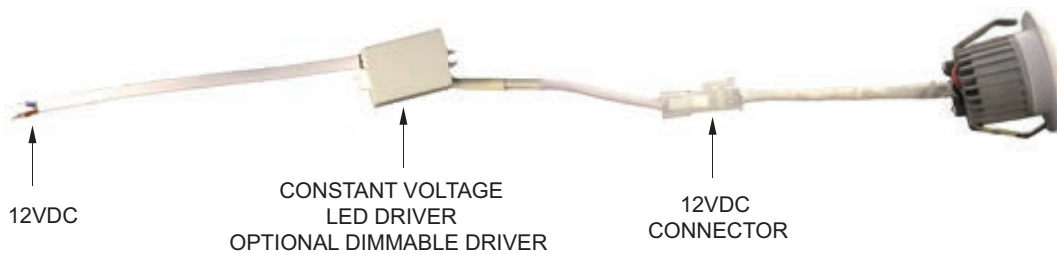

**IL-MINI DOWNLIGHT**  
3W LED Mini Downlight

SIDE VIEW

FRONT VIEW

Epic Sky's LUMI Mini downlights are the perfect combination of power and design for high quality architectural, commercial and home automation use. These lights can be controlled by Epic Sky's\* Advanced RS232 Controller or work independently.

**KEY FEATURES**

- Low Wattage runs MULTIPLE lights through RJ45 Connection!
- Unique Power Over Cat 5
- 3 Watts of power in a compact fixture.
- Available in black or white housing.
- Can be controled with DMX decoder or any constant voltage controller.
- Dimmable with Epic Advanced RS232 serial controller\* or 3rd party controllers.
- Long Lamp Life
- Perfect for Epic Sky's Star Panel applications\*.

\* see [epicskytech.com](http://epicskytech.com)

**ORDERING** Example: **IL-LUMI-WW-D-BLK** = Mini Downlight, Warm White, Dimmable with Black Housing

MODEL	COLOR TEMP	DIMMABLE	HOUSING COLOR
<div style="border: 1px solid black; padding: 2px; display: inline-block;"><b>IL-LUMI</b></div>	<div style="border: 1px solid black; width: 100%; height: 20px;"></div>	<div style="border: 1px solid black; width: 100%; height: 20px;"></div>	<div style="border: 1px solid black; width: 100%; height: 20px;"></div>
3 Watt / 12 VDC LED MINI DOWNLIGHT	<b>WW</b> - Warm White 3000K <b>CW</b> - Cool White 5000K	<b>D</b> - Dimmable <b>N</b> - Non-Dimmable	<b>WH</b> - White Housing <b>BLK</b> - Black Housing