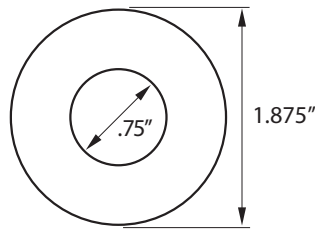

* see epicskytech.com

SIDE VIEW

FRONT VIEW

ORDERING Example: IL-LUMI-WW-D-BLK = Mini Downlight, Warm White, Dimmable with Black Housing

MODEL	COLOR TEMP	DIMMABLE	HOUSING COLOR
IL-LUMI	[]	[]	[]
3 Watt / 12 VDC LED MINI DOWNLIGHT	WW - Warm White 3000K CW - Cool White 5000K	D - Dimmable N - Non-Dimmable	WH - White Housing BLK - Black Housing