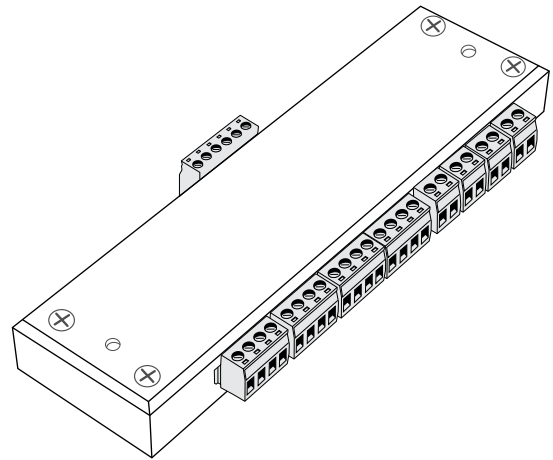

LED DISTRIBUTION BOARD

**KEY FEATURES:**

- 1 - 4 Channel Input
- 4 - 3 Channel (RGB) outputs
- 4 - 2 Channel (white light) outputs

NO more wire tangles and messes! EPIC's LED Distribution Board makes your LED wiring management easy. Simple and easy to use. Handles any of Epic's controllers as well as any 3rd party controller.

**FRONT**

**BACK**

**ORDERING**

<b>MODEL</b>
<b>DISTBD</b>

LED Distribution Board

**CAN BE USED IN CONJUNCTION WITH:**

- EPIC Advanced RS232 Controller
- EPIC WiFi Interface
- EPIC Eye
- EPIC Symphony
- EPIC Melody
- Any 3rd Party Controller