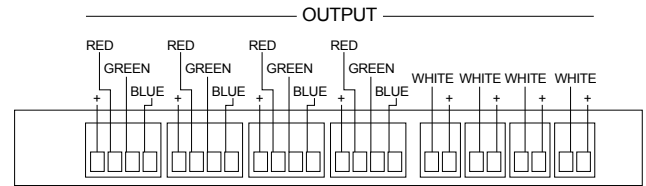

KEY FEATURES:

- 1 - 4 Channel Input
- 4 - 3 Channel (RGB) outputs
- 4 - 2 Channel (white light) outputs

NO more wire tangles and messes! EPIC's LED Distribution Board makes your LED wiring management easy. Simple and easy to use. Handles any of Epic's controllers as well as any 3rd party controller.

FRONT

BACK

ORDERING

MODEL
DISTBD

LED Distribution Board

CAN BE USED IN CONJUNCTION WITH:

- EPIC Advanced RS232 Controller
- EPIC WiFi Interface
- EPIC Eye
- EPIC Symphony
- EPIC Melody
- Any 3rd Party Controller

Epic Sky Technology

A Division of Impact Lighting, Inc.

2101 West Central Blvd. Orlando, Florida 32805 USA • Phone: 1.800.507.5714 • Email: sales@epicskytech.com

www.epicskytech.com