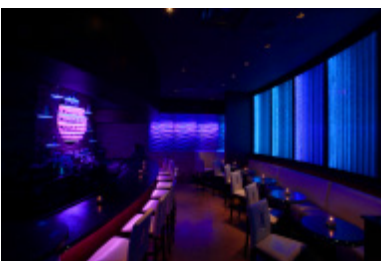

- Handles up to 400 watts of power
- Custom user editable sequence via RS232 serial
- Multiple modules can be connected with independent control of each module
- Works independently or integrated into a whole house 3rd party control system

COMMAND YOUR ENVIRONMENT

Epic's Advanced RS232 Controller can be used in conjunction with Epic Sky's WiFi Interface, IR Receiver, Epic Symphony, Epic Melody Controllers and our Remote Momentary Switch

---

Epic Sky Technologies

A Division of Impact Lighting, Inc.

2101 West Central Blvd. Orlando, Florida 32805 USA • Phone: 1.800.507.5714 • Fax: 1.800.507.5714 • Email: sales@epicskytech.com
www.epicskytech.com