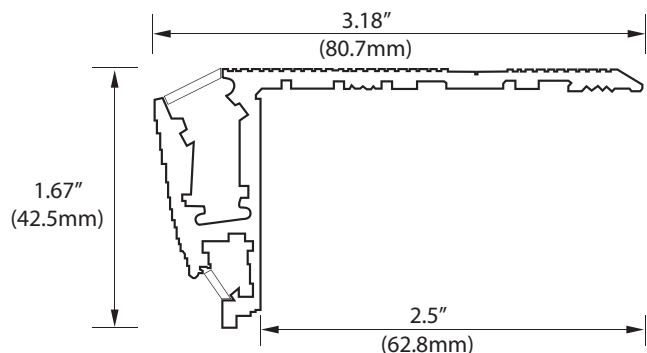

SIDE VIEW

Impact Lighting's **XTRU-4820** Cinema Series Step Lighting is an aluminum stair profile with LED tread and riser illumination with single or RGB color options. Perfect for theater applications this profile offers an optional lighted aisle marker with number, letter or symbol.

The profile comes in black or aluminum finishes.

KEY FEATURES

- Fixed to the finished edge of a step with screws or an adhesive
- Can be installed on carpeted steps
- Anti-Slip Surface
- Adjustable end caps
- No visible LED points
- Optional lighted number, letter or symbol aisle marker.
- Custom cut to Length (max 2 meters / 78 inches)