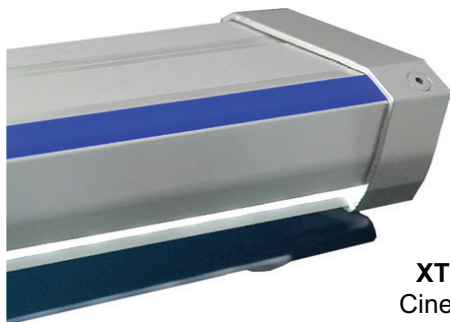

XTRU-4820 STEP LIGHT

XTRU-4820
Cinema Series

Aluminum dual LED lighted stair profile with optional aisle marking.
(blue tread cover with white tread and riser LED shown)