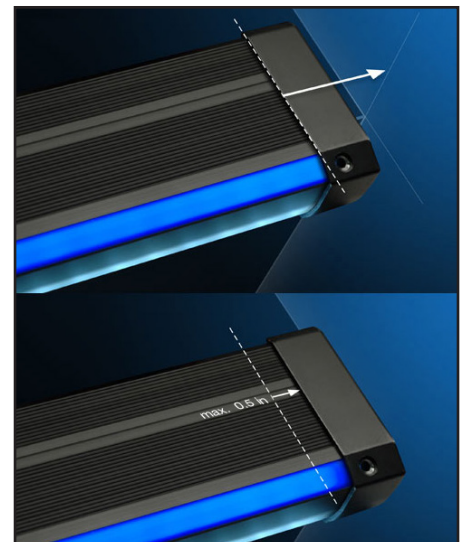

XTRU-4820

Cinema Series | LED STEP LIGHTING

Impact Lighting's **XTRU-4820** Cinema Series Step Lighting is an aluminum stair profile with LED **tread and riser illumination** with single or RGB color options. Perfect for theater applications this profile also offers optional lighted aisle marker with a number, letter or symbol.

The profile comes in either black or aluminum finishes.

(black finish)

(aluminium finish)

XTRU-4820 Cinema Series

Aluminum dual LED lighted stair profile with optional aisle marker.

(Adjustable Endcaps up to 1.5mm/1/2")

KEY FEATURES:

- ▶ Fixed to the finished edge of a step with screws or an adhesive
- ▶ Can be installed on carpeted steps
- ▶ Anti-Slip Surface
- ▶ Adjustable end caps
- ▶ No visible LED points
- ▶ Optional lighted number, letter or symbol aisle marker
- ▶ Custom cut to length (max 2 meters / 78 inches)

SIDE VIEW

Impact Lighting's **XTRU-4820** Cinema Series Step Lighting is an aluminum stair profile with LED tread and riser illumination with single or RGB color options. Perfect for theater applications this profile offers an optional lighted aisle marker with number, letter or symbol.