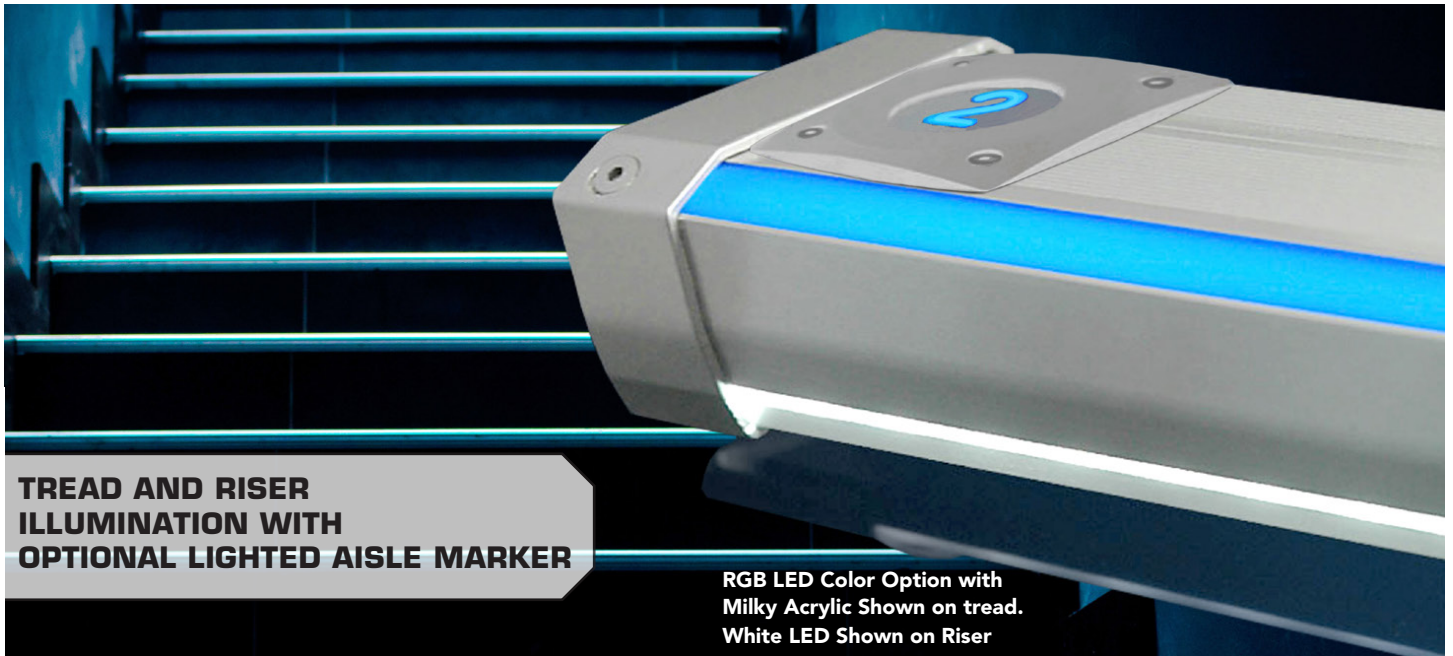

XTRU-4820

Cinema Series | LED STEP LIGHTING

Impact Lighting's **XTRU-4820** Cinema Series Step Lighting is an aluminum stair profile with LED **tread and riser illumination** with single or RGB color options. Perfect for theater applications this profile also offers optional lighted aisle marker with a number, letter or symbol.

The profile comes in either black or aluminum finishes.

(black finish)

(aluminium finish)

XTRU-4820 Cinema Series

Aluminum dual LED lighted stair profile with optional aisle marker.

(Adjustable Endcaps up to 1.5mm/1/2")

KEY FEATURES:

- ▶ Fixed to the finished edge of a step with screws or an adhesive
- ▶ Can be installed on carpeted steps
- ▶ Anti-Slip Surface
- ▶ Adjustable end caps
- ▶ No visible LED points
- ▶ Optional lighted number, letter or symbol aisle marker
- ▶ Custom cut to length (max 2 meters / 78 inches)

SIDE VIEW

Impact Lighting's **XTRU-4820** Cinema Series Step Lighting is an aluminum stair profile with LED tread and riser illumination with single or RGB color options. Perfect for theater applications this profile offers an optional lighted aisle marker with number, letter or symbol.