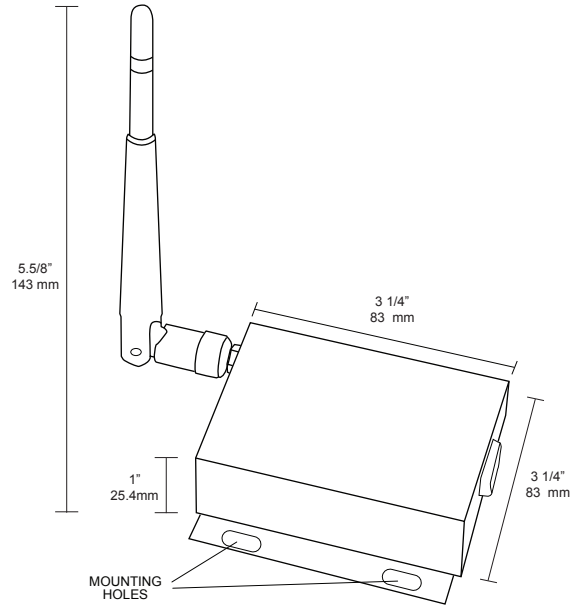

SPECIFICATION
EPIC WIFI INTERFACE

WiFi Module provides instant network-enabling at its best, delivering the power of choice at a cost-effective price. The innovative design of the Epic WiFi Lighting Control System allows for easy and flexible integration into any network control solution. Works with Epic Advanced Controller. Download app for Apple iPad and iPad Mini only.

TECHNICAL INFO:

SIDE A

SIDE B

KEY FEATURES:

- Powder coat aluminum
- Solid state electronics
- Commercial grade construction
- 50ft range
- Control app. available for OSX iPad & iPad Mini (sold separately)

BENEFITS:

- Compact design
- Low power consumption
- Plug in and immediately connect

ORDERING

MODEL

EPIC-WIFI-SERIAL

5 VDC Power Supply
 Adjustable Antenna
 RS232 Serial Cable

TO BE USED IN CONJUNCTION WITH