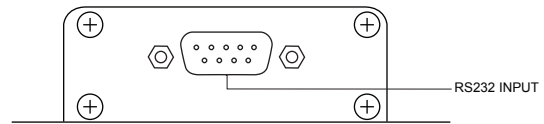

SPECIFICATION
EPIC WIFI INTERFACE

WiFi Module provides instant network-enabling at its best, delivering the power of choice at a cost-effective price. The innovative design of the Epic WiFi Lighting Control System allows for easy and flexible integration into any network control solution. Works with Epic Advanced Controller. Download app for Apple iPad and iPad Mini only.

TECHNICAL INFO:

SIDE A

SIDE B

KEY FEATURES:

- Powder coat aluminum
- Solid state electronics
- Commercial grade construction
- 50ft range
- Control app. available for OSX iPad & iPad Mini (sold separately)