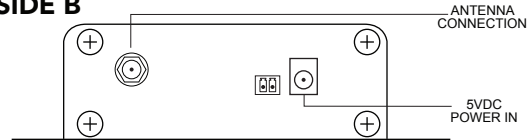

SPECIFICATION
EPIC WIFI INTERFACE

WiFi Module provides instant network-enabling at its best, delivering the power of choice at a cost-effective price. The innovative design of the Epic WiFi Lighting Control System allows for easy and flexible integration into any network control solution. Works with Epic Advanced Controller. Download app for Apple iPad and iPad Mini only.

TECHNICAL INFO:

SIDE A

SIDE B

KEY FEATURES:

- Powder coat aluminum
- Solid state electronics
- Commercial grade construction
- 50ft range
- Control app. available for OSX iPad & iPad Mini (sold separately)

BENEFITS:

- Compact design
- Low power consumption
- Plug in and immediately connect

ORDERING

MODEL

EPIC-WIFI-SERIAL

5 VDC Power Supply
 Adjustable Antenna
 RS232 Serial Cable

TO BE USED IN CONJUNCTION WITH