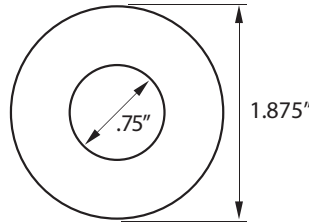

IL-MINI DOWNLIGHT
3W LED Mini Downlight

SIDE VIEW

FRONT VIEW

KEY FEATURES

- Low Wattage runs MULTIPLE lights through RJ45 Connection!
- Unique Power Over Cat 5
- 3 Watts of power in a compact fixture.
- Available in black or white housing.
- Can be controled with DMX decoder or any constant voltage controller.
- Dimmable with Epic Advanced RS232 serial controller* or 3rd party controllers.
- Long Lamp Life
- Perfect for Epic Sky's Star Panel applications*.