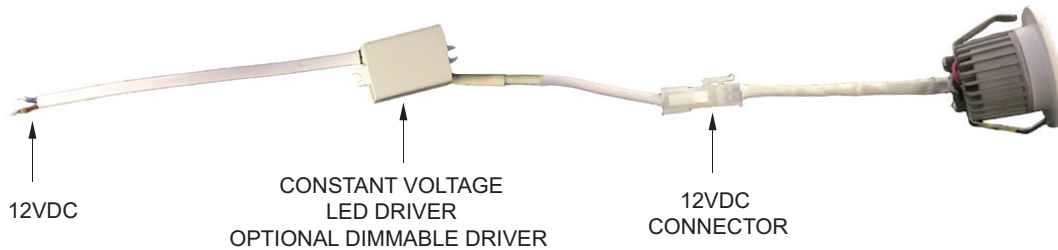

ORDERING Example: **IL-LUMI-WW-D-BLK** = Mini Downlight, Warm White, Dimmable with Black Housing

MODEL	COLOR TEMP	DIMMABLE	HOUSING COLOR
IL-LUMI			
3 Watt / 12 VDC LED MINI DOWNLIGHT	WW - Warm White 3000K CW - Cool White 5000K	D - Dimmable N - Non-Dimmable	WH - White Housing BLK - Black Housing

Epic Sky Technology

A Division of Impact Lighting

2101 West Central Blvd. Orlando, Florida 32805 USA • Phone: 1.800.507.5714 • Email: sales@epicskytech.com

www.epicskytech.com