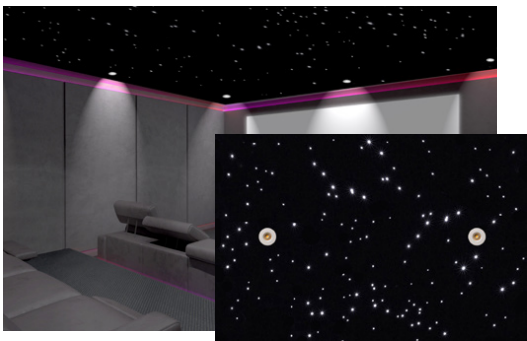

Lumi Mini lights can be controlled by Epic Sky's Advanced RS232 Controller or work independently.

(black housing)

(white housing)

IL-LUMI

Flush mount mini downlight
2" diameter

KEY FEATURES:

- ▶ Low Wattage runs **MULTIPLE** lights through RJ45 Connection!
- ▶ Unique Power Over Cat 5
- ▶ 3 Watts of power in a compact fixture
- ▶ Available in black or white housing
- ▶ Can be controlled with DMX via EPIC* DMX decoder or any constant voltage controller
- ▶ Dimmable with Epic Advanced RS232 serial controller or 3rd party controllers
- ▶ Long Lamp Life
- ▶ Perfect for Epic Sky's Star Panel applications

*EPIC SKY TECHNOLOGY is a division of Impact Lighting Inc.

EPIC SKY Star Panel with
2 LUMI MINI DOWNLIGHTS
(white housing shown)

SPECIFICATION
EPIC LUMI

LED MINI DOWNLIGHT

PROJECT	DATE
TYPE	QTY

FASTER, SMOOTHER COMMUNICATION

IL-MINI DOWNLIGHT
3W LED Mini Downlight

SIDE VIEW

FRONT VIEW

KEY FEATURES

- Low Wattage runs MULTIPLE lights through RJ45 Connection!
- Unique Power Over Cat 5
- 3 Watts of power in a compact fixture.
- Available in black or white housing.
- Can be controled with DMX decoder or any constant voltage controller.
- Dimmable with Epic Advanced RS232 serial controller* or 3rd party controllers.
- Long Lamp Life
- Perfect for Epic Sky's Star Panel applications*.