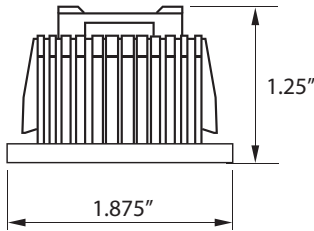

IL-MINI DOWNLIGHT
3W LED Mini Downlight

SIDE VIEW

FRONT VIEW

KEY FEATURES

- Low Wattage runs MULTIPLE lights through RJ45 Connection!
- Unique Power Over Cat 5
- 3 Watts of power in a compact fixture.
- Available in black or white housing.
- Can be controled with DMX decoder or any constant voltage controller.
- Dimmable with Epic Advanced RS232 serial controller* or 3rd party controllers.
- Long Lamp Life
- Perfect for Epic Sky's Star Panel applications*.