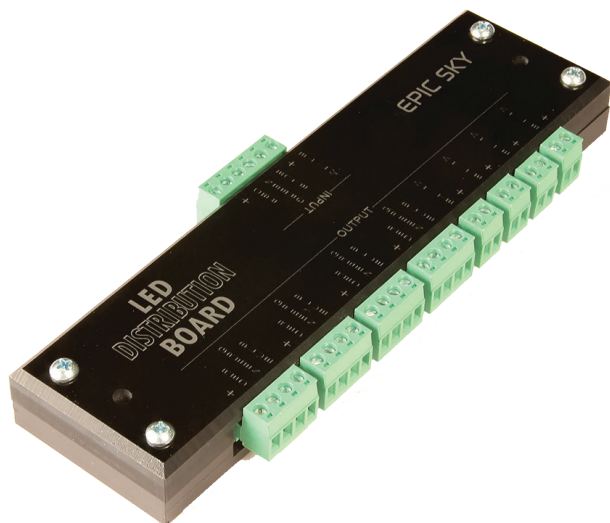

SPECIFICATION LED DISTRIBUTION BOARD

WIRING MANAGEMENT

| | |
|---------|------|
| PROJECT | DATE |
| TYPE | QTY |

EPIC SKY
TECHNOLOGY
A DIVISION OF IMPACT LIGHTING INC.

LED DISTRIBUTION BOARD

NO more wire tangles and messes! EPIC's LED Distribution Board makes your LED wiring management easy. Simple and easy to use. Handles any of Epic's controllers as well as any 3rd party controller.

KEY FEATURES:

- 1 - 4 Channel Input
- 4 - 3 Channel (RGB) outputs
- 4 - 2 Channel (white light) outputs

FRONT

BACK

ORDERING

MODEL

DISTBD

LED Distribution Board

CAN BE USED IN CONJUNCTION WITH:

- Advanced Pro Rs232 Controller
- WiFi Interface
- IR Receiver
- Remote Momentary Switch
- Any 3rd Party Controller

Epic Sky Technology
A Division on Impact Lighting Inc.