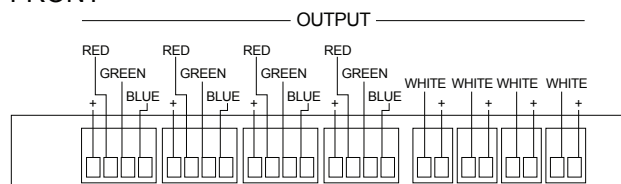

SPECIFICATION LED DISTRIBUTION BOARD

WIRING MANAGEMENT

| | |
|---------|------|
| PROJECT | DATE |
| TYPE | QTY |

EPIC SKY
TECHNOLOGY
A DIVISION OF IMPACT LIGHTING INC.

LED DISTRIBUTION BOARD

NO more wire tangles and messes! EPIC's LED Distribution Board makes your LED wiring management easy. Simple and easy to use. Handles any of Epic's controllers as well as any 3rd party controller.

KEY FEATURES:

- 1 - 4 Channel Input
- 4 - 3 Channel (RGB) outputs
- 4 - 2 Channel (white light) outputs

FRONT

BACK

ORDERING

MODEL

DISTBD

LED Distribution Board