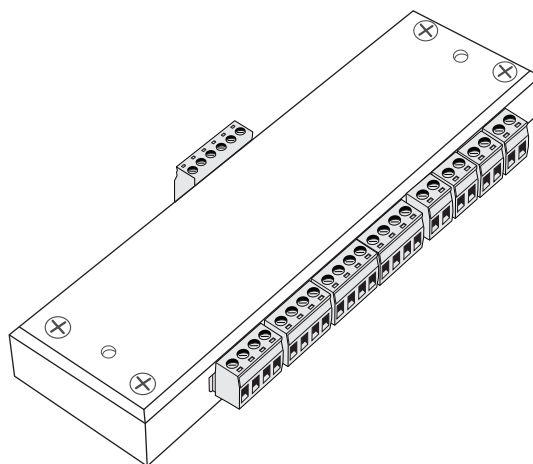

SPECIFICATION LED DISTRIBUTION BOARD

WIRING MANAGEMENT

| | |
|---------|------|
| PROJECT | DATE |
| TYPE | QTY |

EPIC SKY
TECHNOLOGY
A DIVISION OF IMPACT LIGHTING INC.

LED DISTRIBUTION BOARD

NO more wire tangles and messes! EPIC's LED Distribution Board makes your LED wiring management easy. Simple and easy to use. Handles any of Epic's controllers as well as any 3rd party controller.

KEY FEATURES:

- 1 - 4 Channel Input
- 4 - 3 Channel (RGB) outputs
- 4 - 2 Channel (white light) outputs

FRONT

BACK

ORDERING

MODEL

DISTBD

LED Distribution Board